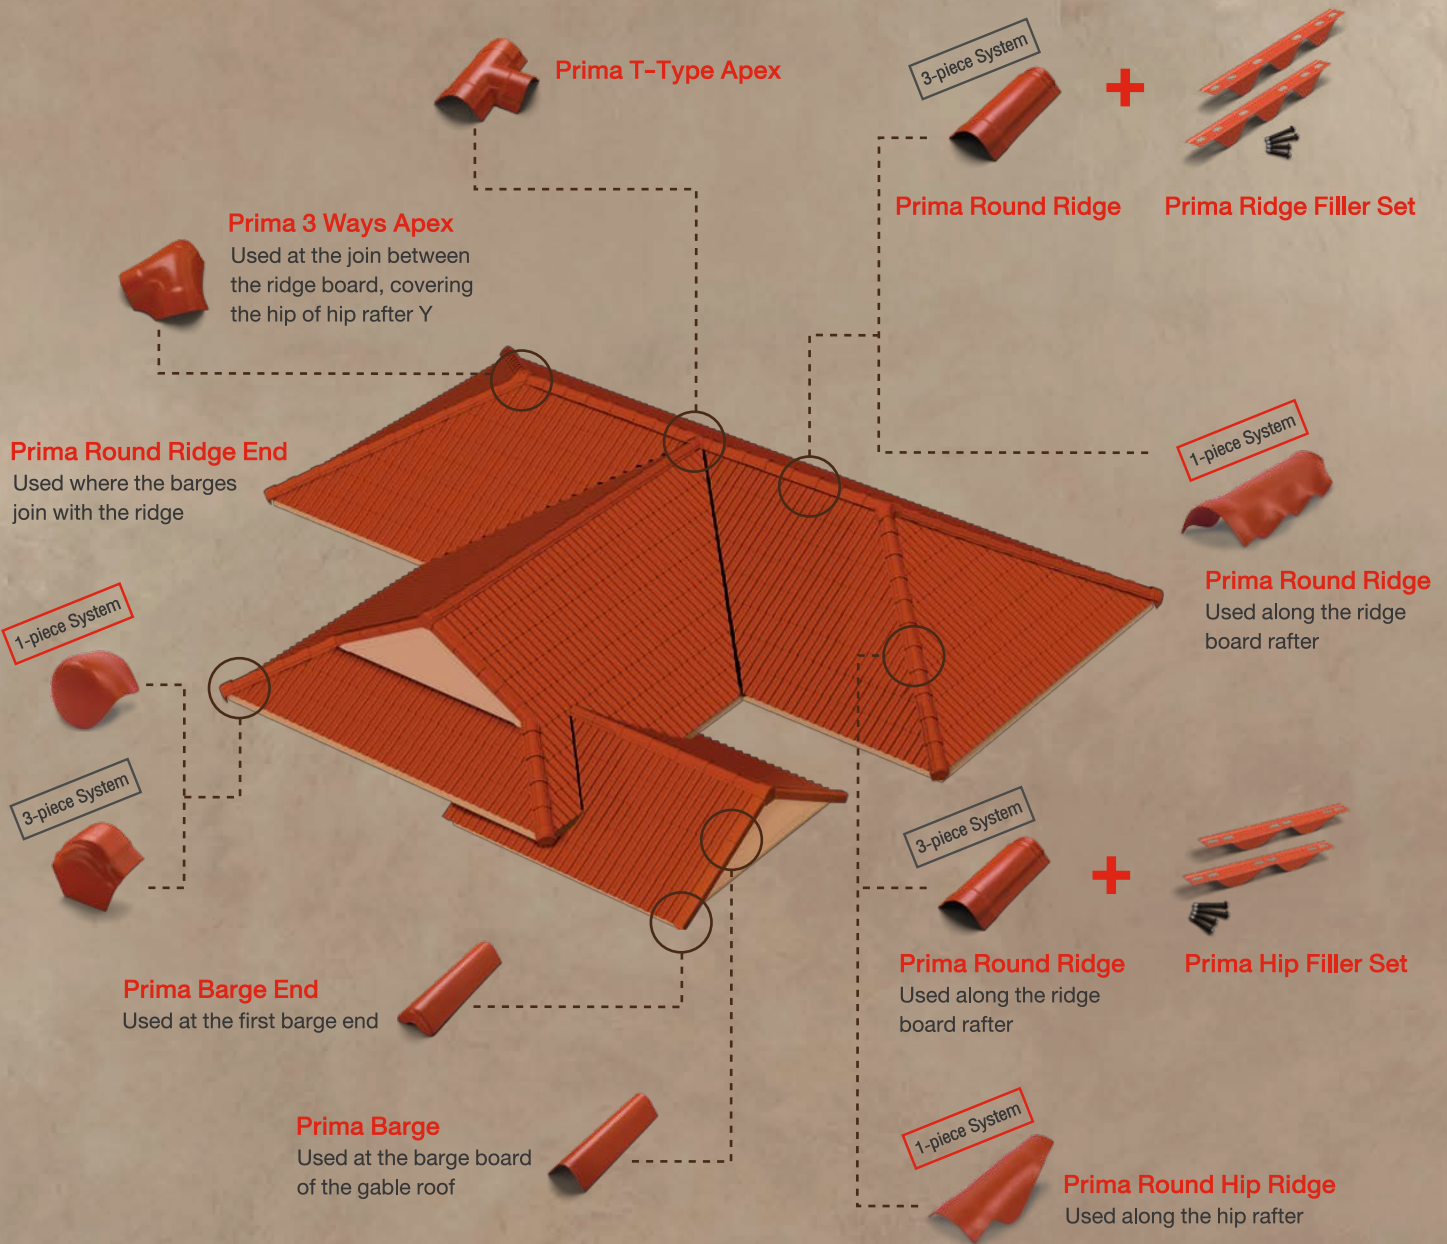

# SCG Ridge System for Prima Series

**Prima Round Ridge (1-piece system)** Neat, Save, and Fast Installation

**Prima Round Ridge (3-pieces system)** Exquisite and easy for installation