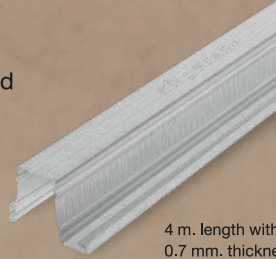

SCG Roof Accessories

For SCG Fiber Cement Roof Tiles, Prima Series

SCG Batten and Clip Lock for Prima Series

SCG Batten

- Non-Rust and special designed for easy installation with SCG Clip Lock

4 m. length with 0.7 mm. thickness